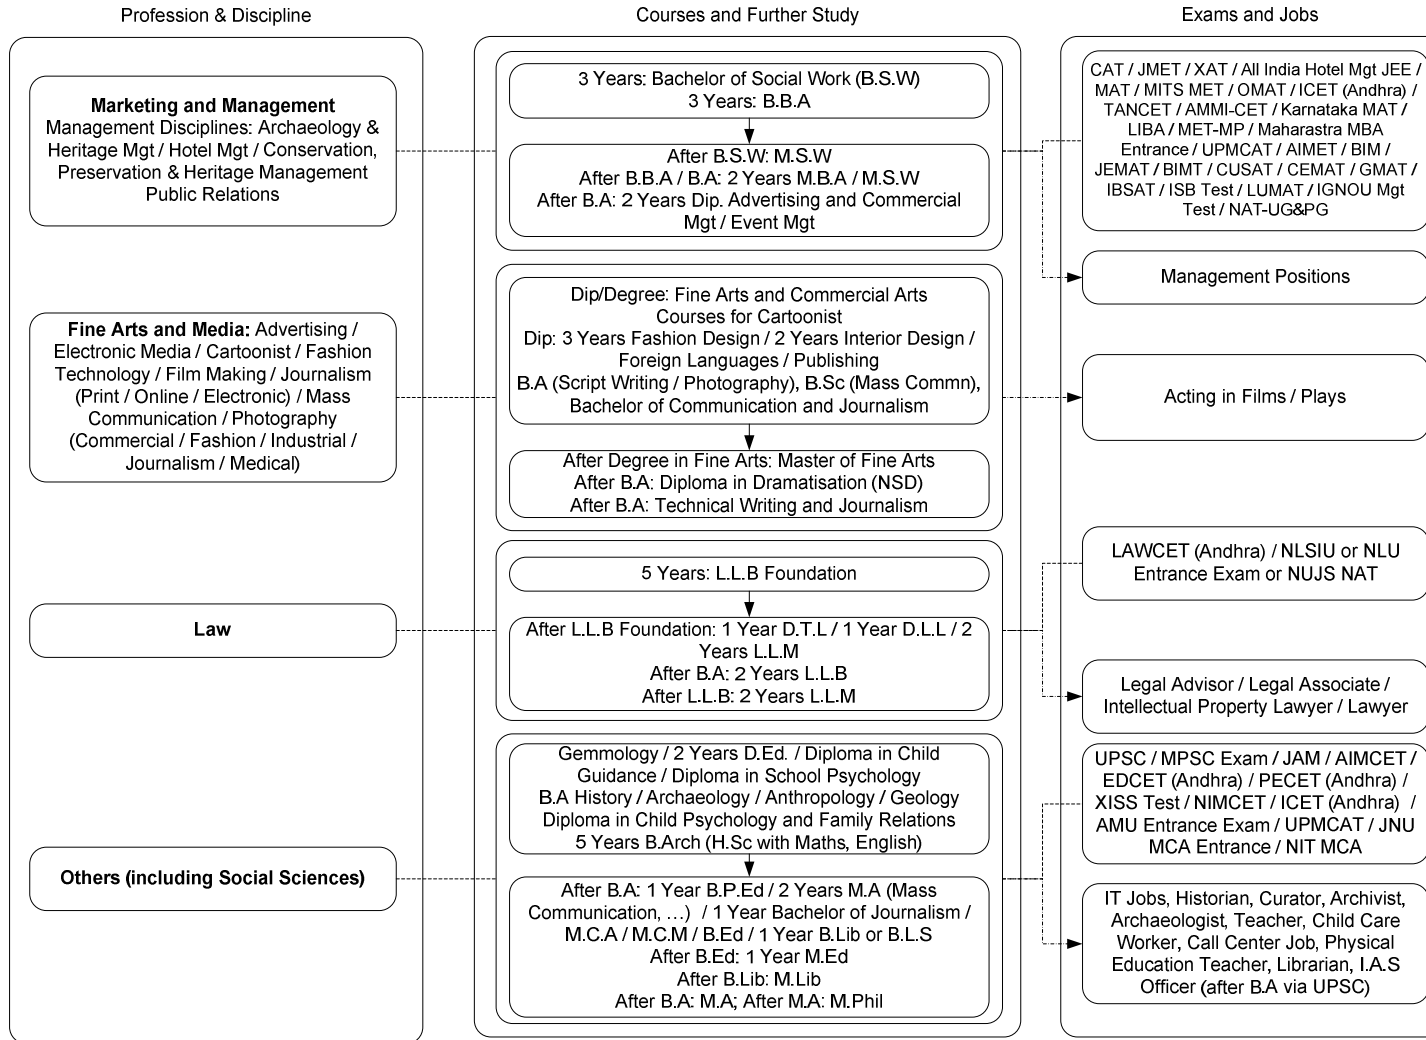

HSc Generic – Chart 1 of 1

HSc with Arts – Chart 1 of 1

HSc with Commerce Stream – Chart 1 of 1
(Make sure to take **Business Mathematics**)

HSc with PCMB (Physics, Chemistry, Mathematics, Biology) – Chart 1 of 1

HSc with PCB (Physics, Chemistry, Biology) – Chart 1 of 2

HSc with PCB (Physics, Chemistry, Biology) – Chart 2 of 2

HSc with PCM (Physics, Chemistry, Mathematics) – Chart 1 of 2

ACRONYMS:**Courses:**

BAMS – Bachelor of Ayurvedic Medicine and Surgery
 BIHBM – Bachelor in International Hospitality Business Mgt
 BPT – Bachelor of Physiotherapy
 GIS – Geographic Information System
 MD / DM – Doctor of Medicine
 MS – Master of Surgery
 MVPH – Master of Veterinary Public Health
 SPL – Student Pilot License