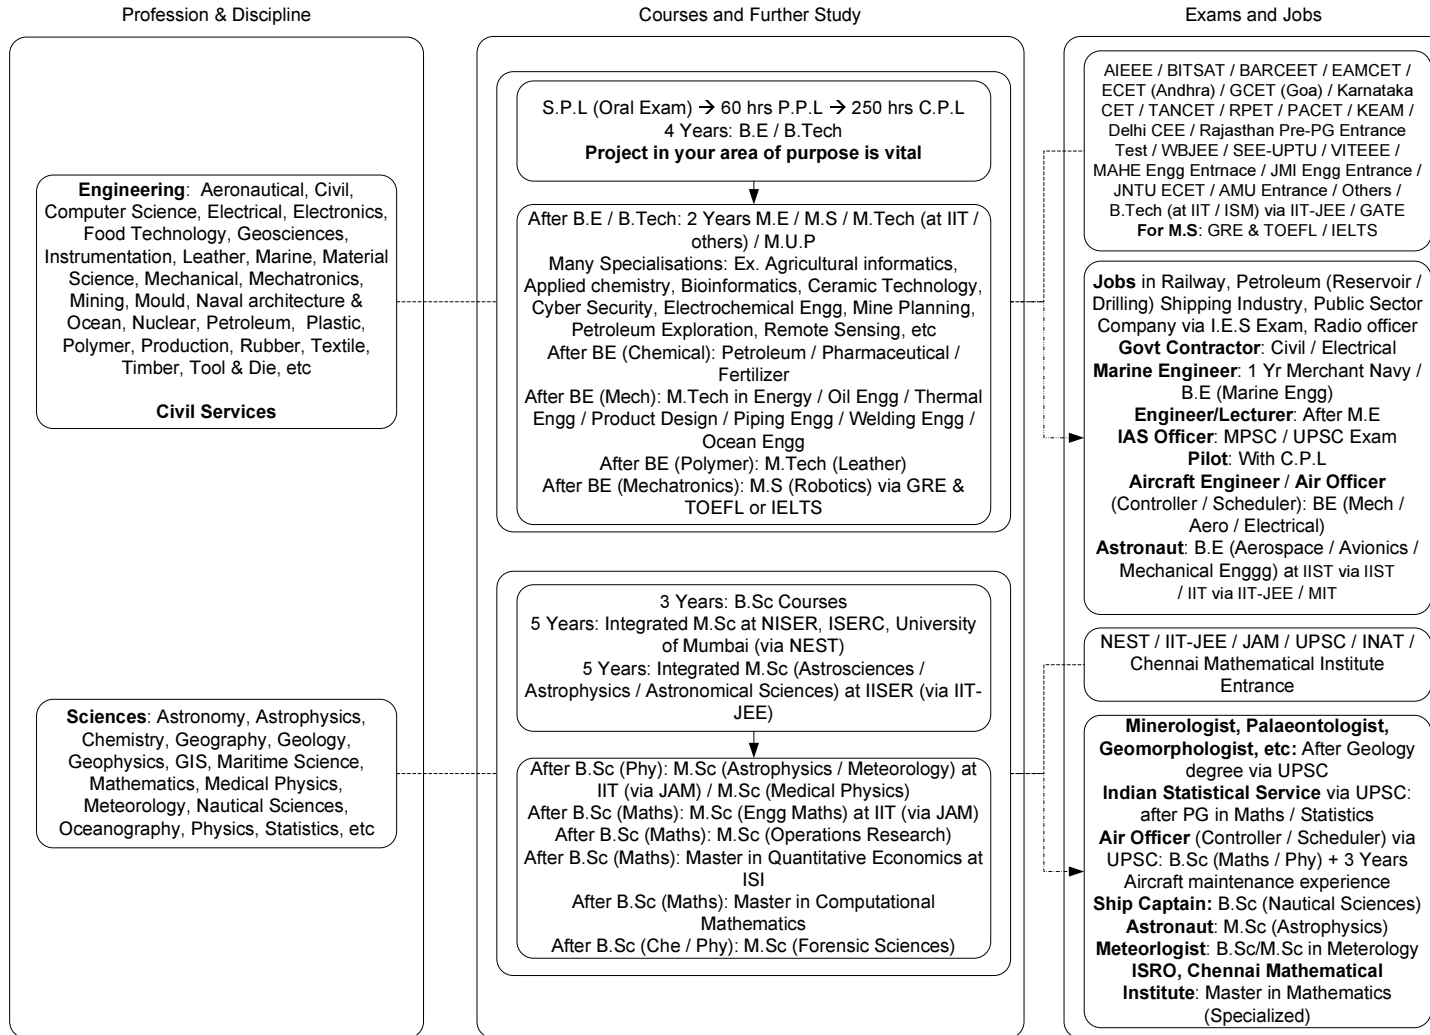

HSc Generic – Chart 1 of 1

HSc with Arts – Chart 1 of 1

HSc with Commerce Stream – Chart 1 of 1
(Make sure to take **Business Mathematics**)

HSc with PCMB (Physics, Chemistry, Mathematics, Biology) – Chart 1 of 1

HSc with PCB (Physics, Chemistry, Biology) – Chart 1 of 2

HSc with PCB (Physics, Chemistry, Biology) – Chart 2 of 2

HSc with PCM (Physics, Chemistry, Mathematics) – Chart 1 of 2

ACRONYMS:**Courses:**

BAMS – Bachelor of Ayurvedic Medicine and Surgery
 BIHBM – Bachelor in International Hospitality Business Mgt
 BPT – Bachelor of Physiotherapy
 GIS – Geographic Information System
 MD / DM – Doctor of Medicine
 MS – Master of Surgery
 MVPH – Master of Veterinary Public Health
 SPL – Student Pilot License

BHMS – Bachelor of Homeopathy Medicine and Surgery
 BO.T – Bachelor of Occupational Therapy
 CPL – Commercial Pilot License
 MCh – Master of Chirurgical
 M.FTech – Master of Fashion Technology
 MUP – Master of Urban Planning
 PPL – Private Pilot License